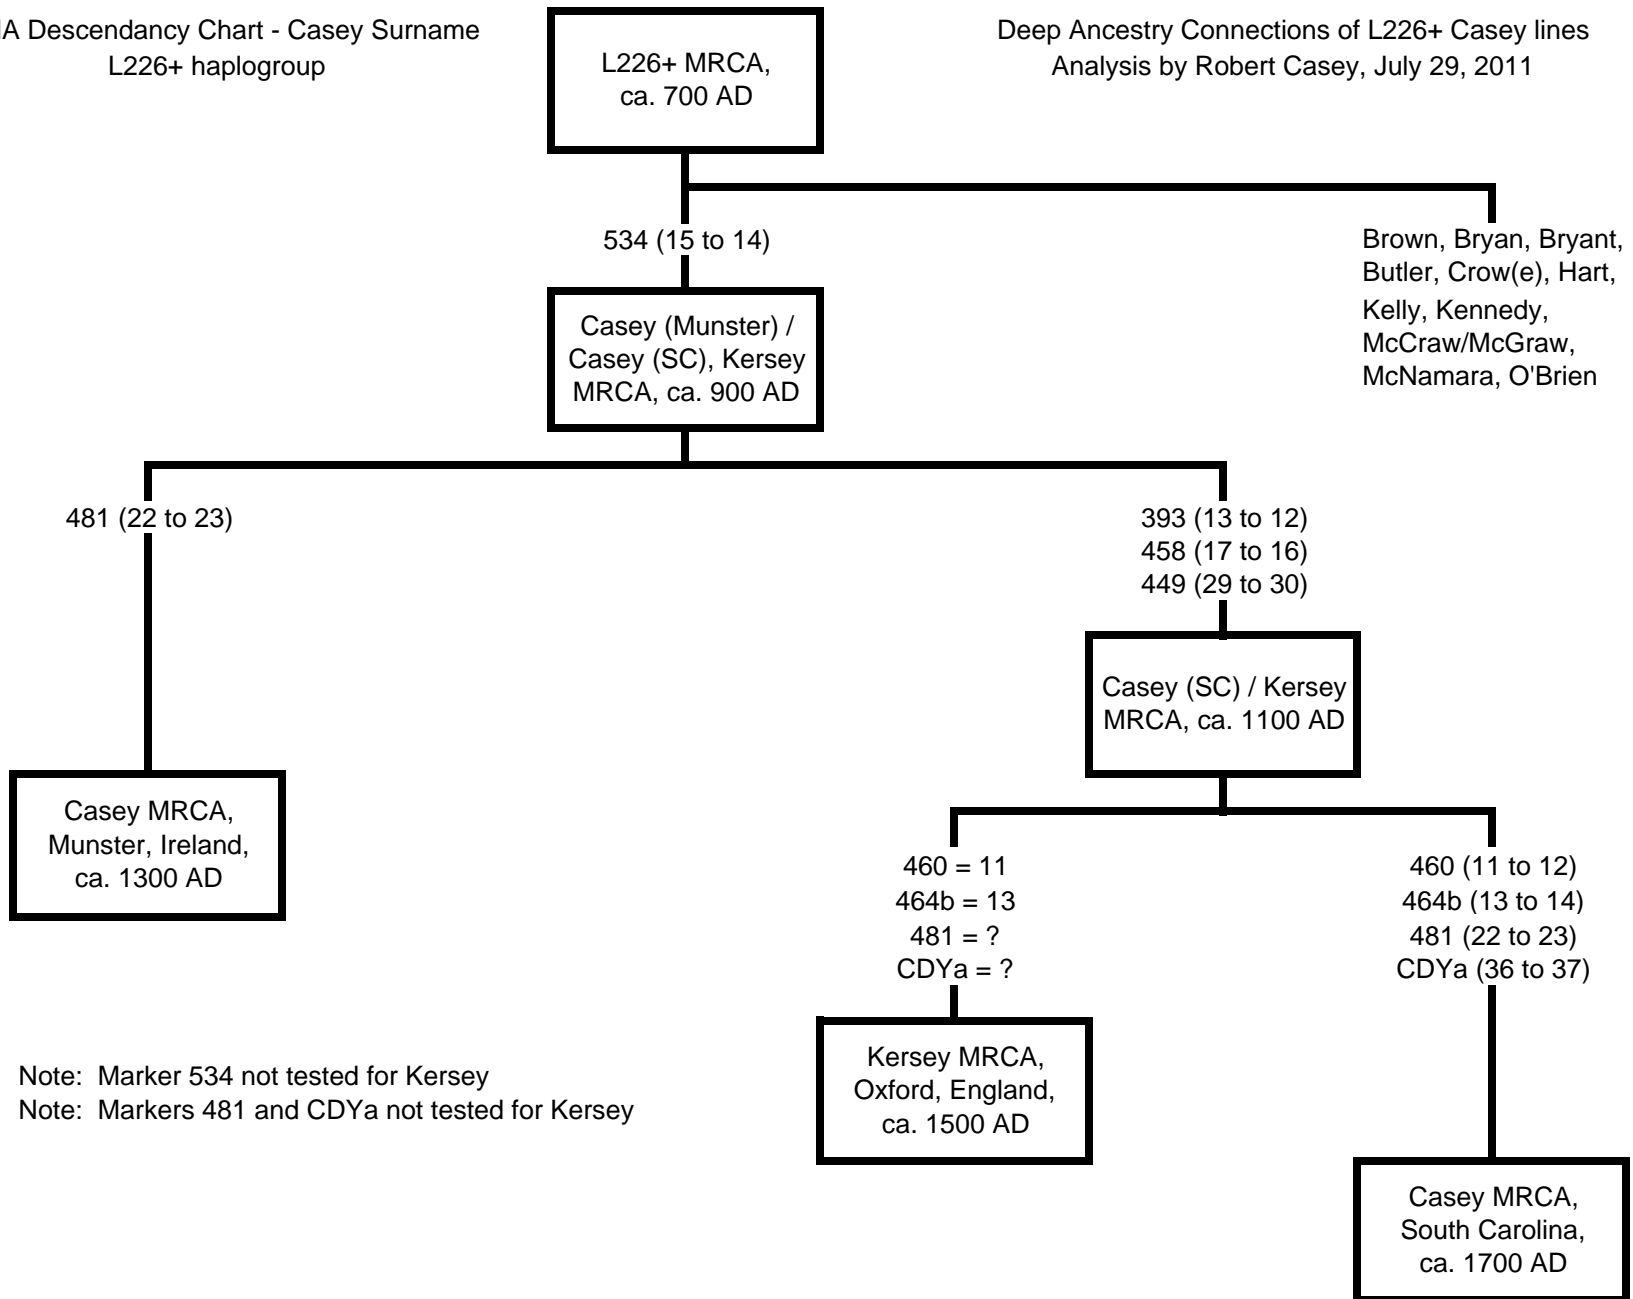

DNA Descendancy Chart - Casey Surname
L226+ haplogroup

Deep Ancestry Connections of L226+ Casey lines
Analysis by Robert Casey, July 29, 2011

Note: Marker 534 not tested for Kersey
Note: Markers 481 and CDYa not tested for Kersey